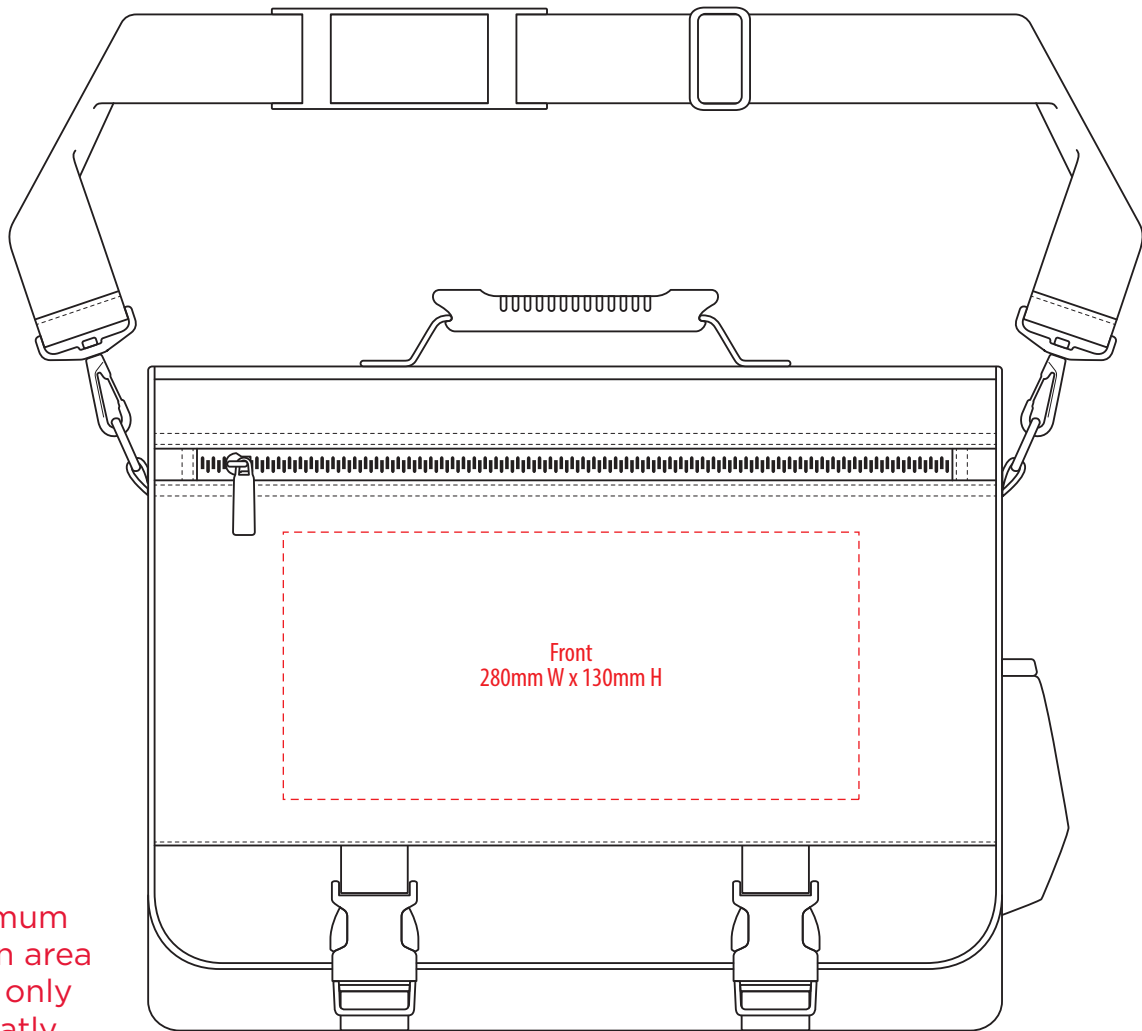

B119

FRONT

BACK

COLOUR

B119

FRONT

NOTE:

The maximum decoration area is a guide only and is greatly dependant on the logo shape.

BACK

EMBROIDERY / SUPASUB / SUPAETCH / SUPAFLEX

B119

FRONT

NOTE:

The maximum decoration area is a guide only and is greatly dependant on the logo shape.

BACK

SUPACOLOUR / SCREENPRINT