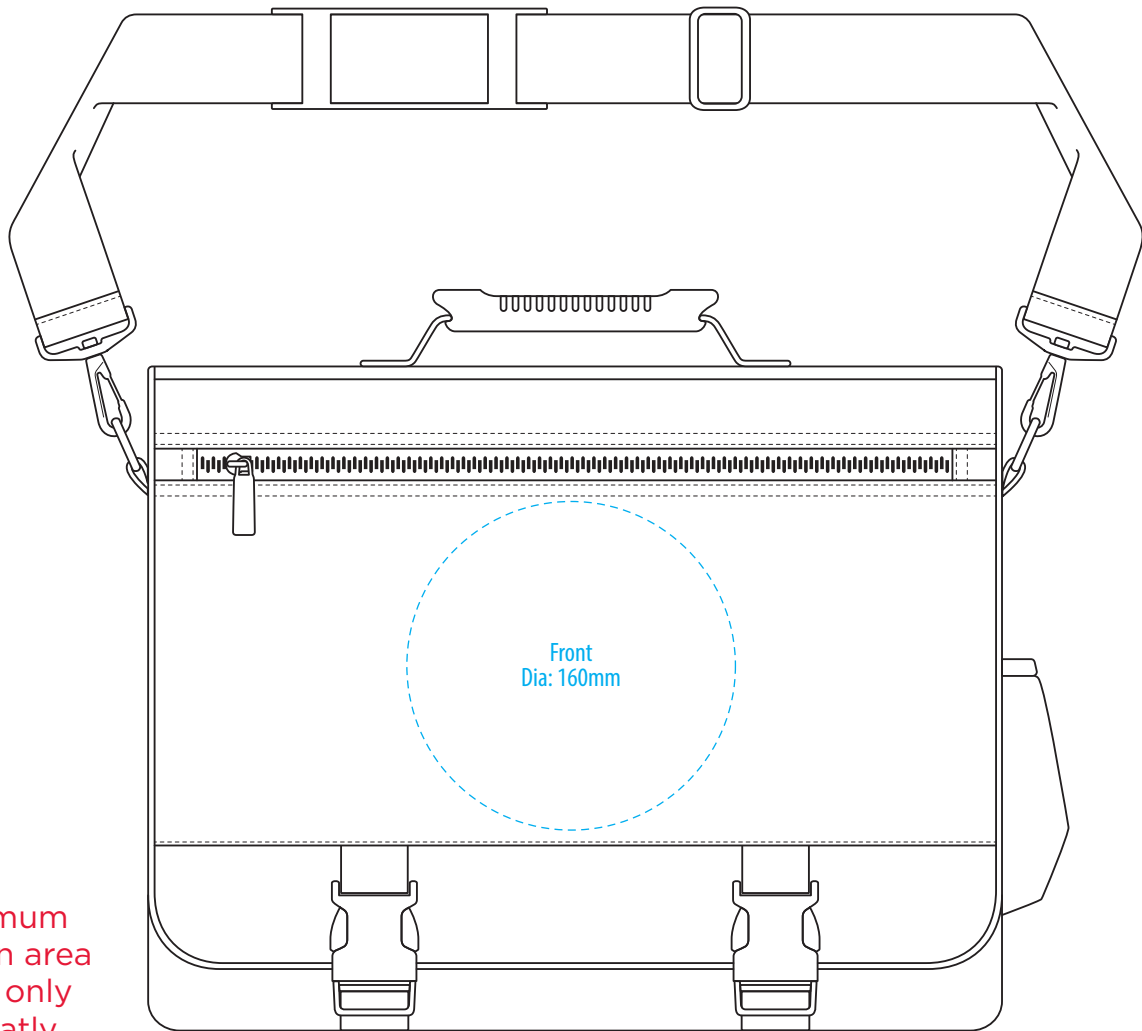

B119

FRONT

BACK

COLOUR

B119

FRONT

NOTE:

The maximum decoration area is a guide only and is greatly dependant on the logo shape.

BACK

EMBROIDERY / SUPASUB / SUPAETCH / SUPAFLEX

B119

FRONT

NOTE:

The maximum decoration area is a guide only and is greatly dependant on the logo shape.

BACK

SUPACOLOUR / SCREENPRINT