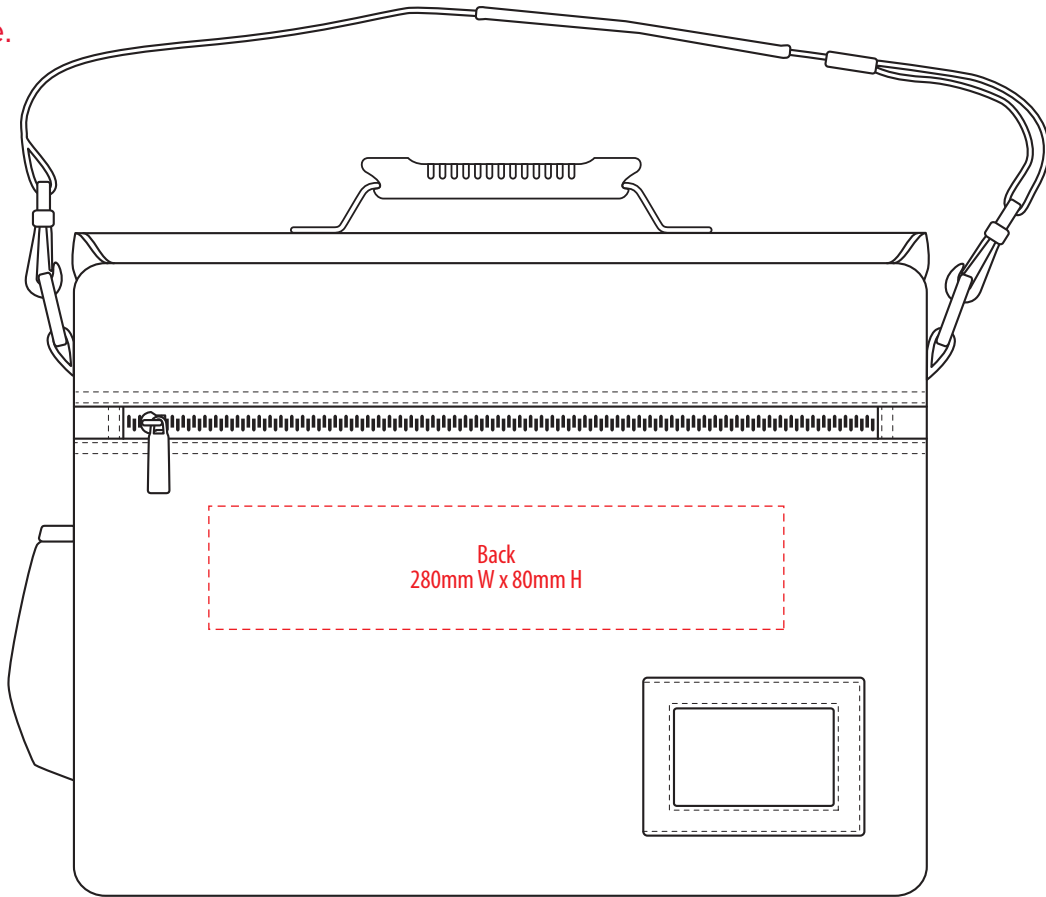

B119

FRONT

BACK

COLOUR

B119

FRONT

NOTE:

The maximum decoration area is a guide only and is greatly dependant on the logo shape.

BACK

EMBROIDERY / SUPASUB / SUPAETCH / SUPAFLEX

B119

FRONT

NOTE:

The maximum decoration area is a guide only and is greatly dependant on the logo shape.

BACK

SUPACOLOUR / SCREENPRINT