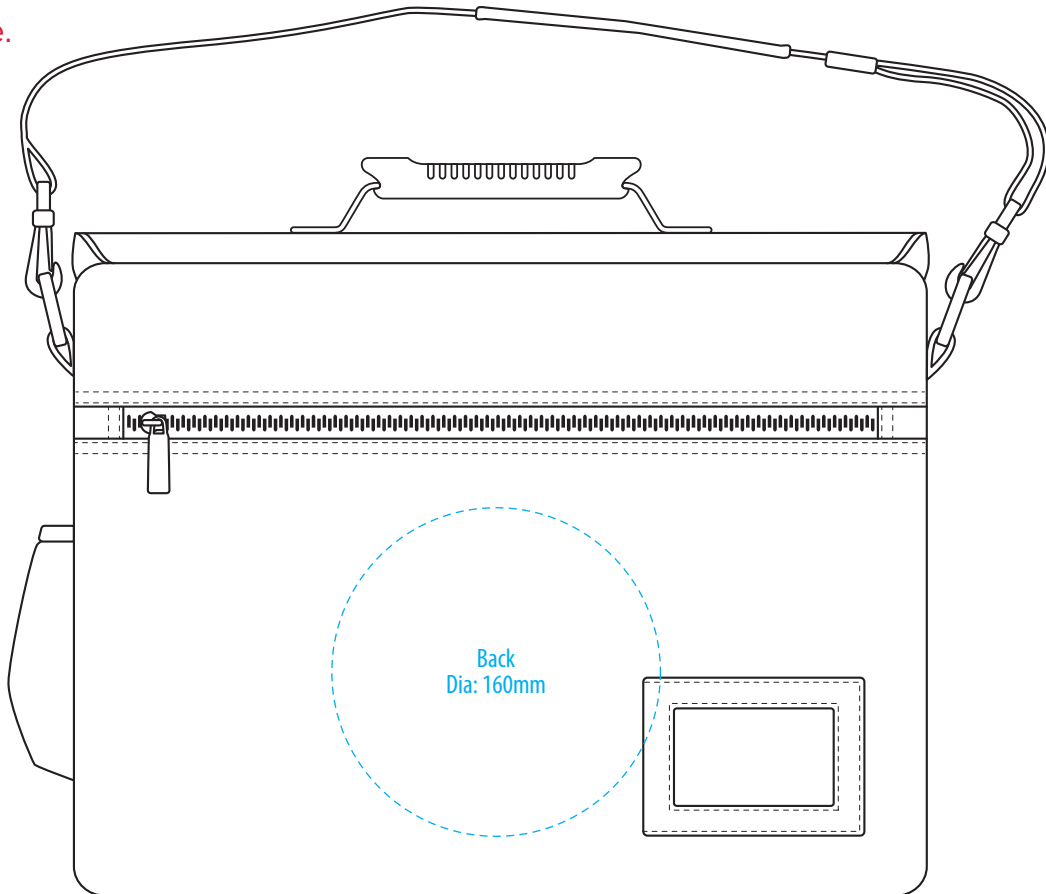

B119

FRONT

BACK

COLOUR

B119

FRONT

NOTE:

The maximum decoration area is a guide only and is greatly dependant on the logo shape.

BACK

EMBROIDERY / SUPASUB / SUPAETCH / SUPAFLEX

B119

FRONT

NOTE:

The maximum decoration area is a guide only and is greatly dependant on the logo shape.

BACK

SUPACOLOUR / SCREENPRINT